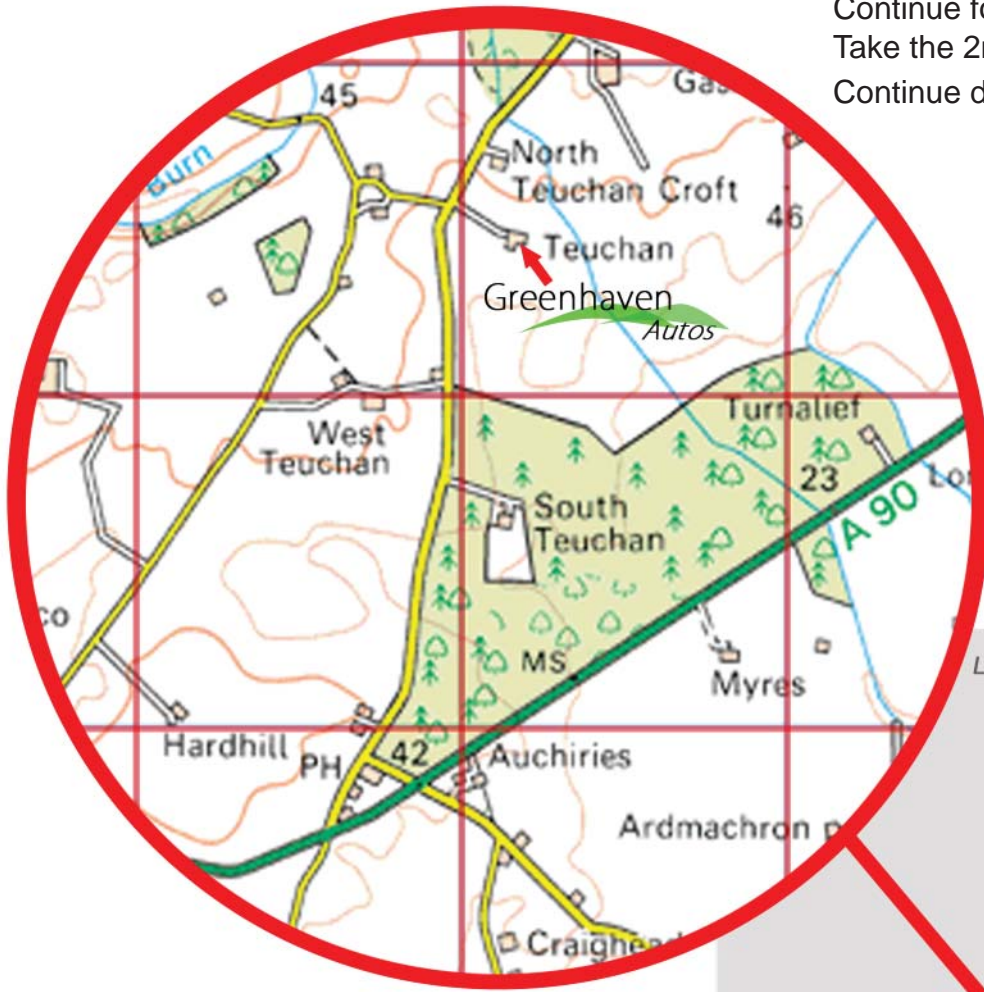

MOT August 2009, Road TAX.

Greenhaven

EST 1975

Autos

From Peterhead

After Longhaven and the Cruden Bay turnoff,
Take the 1st or 2nd right (Gask turnoff)
Continue for 1.33 Miles
Take the 2nd right opposite the Aldie turnoff.
Continue down the country lane for 230 yards

From Aberdeen / Ellon

After Hatton,
Continue after the first Cruden Bay
turnoff to the right,
Take the next left (Gask turnoff)
Continue for 1.33 Miles
Take the 2nd right opposite the Aldie turnoff.
Continue down the country lane for 230 yards