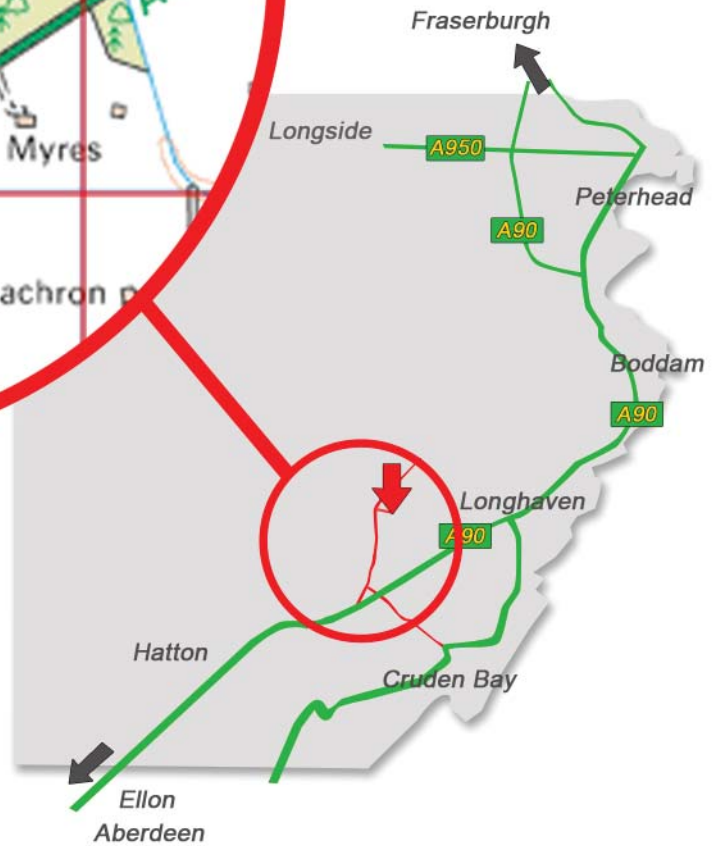

MOT August 2009, Road TAX.

Greenhaven

EST 1975

Autos

From Peterhead

After Longhaven and the Cruden Bay turnoff,
Take the 1st or 2nd right (Gask turnoff)
Continue for 1.33 Miles
Take the 2nd right opposite the Aldie turnoff.
Continue down the country lane for 230 yards

From Aberdeen / Ellon

After Hatton,
Continue after the first Cruden Bay
turnoff to the right,
Take the next left (Gask turnoff)
Continue for 1.33 Miles
Take the 2nd right opposite the Aldie turnoff.
Continue down the country lane for 230 yards