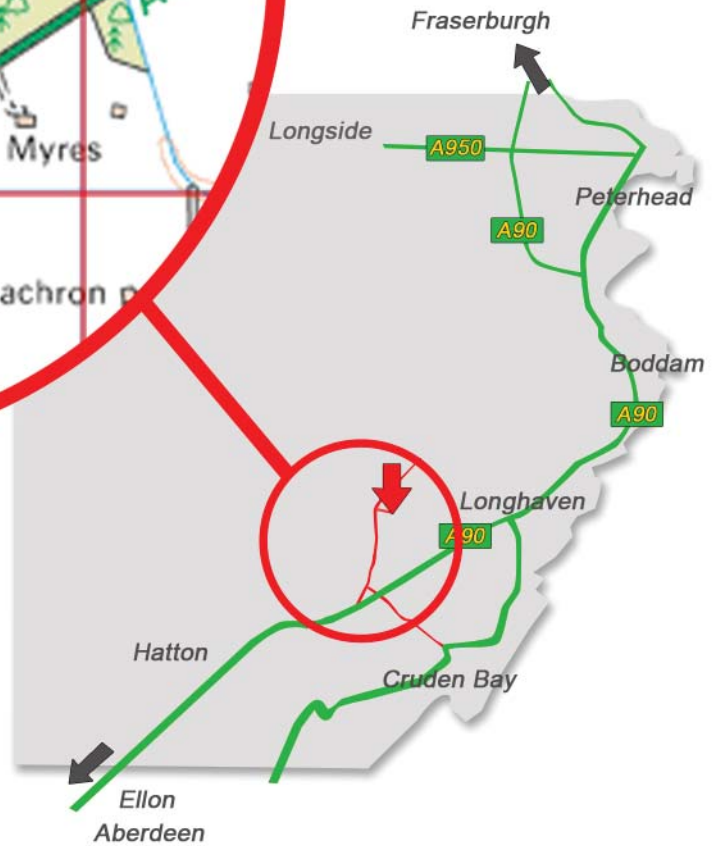

## From Peterhead

After Longhaven and the Cruden Bay turnoff,  
Take the 1st or 2nd right (Gask turnoff)  
Continue for 1.33 Miles  
Take the 2nd right opposite the Aldie turnoff.  
Continue down the country lane for 230 yards

## From Aberdeen / Ellon

After Hatton,  
Continue after the first Cruden Bay  
turnoff to the right,  
Take the next left (Gask turnoff)  
Continue for 1.33 Miles  
Take the 2nd right opposite the Aldie turnoff.  
Continue down the country lane for 230 yards