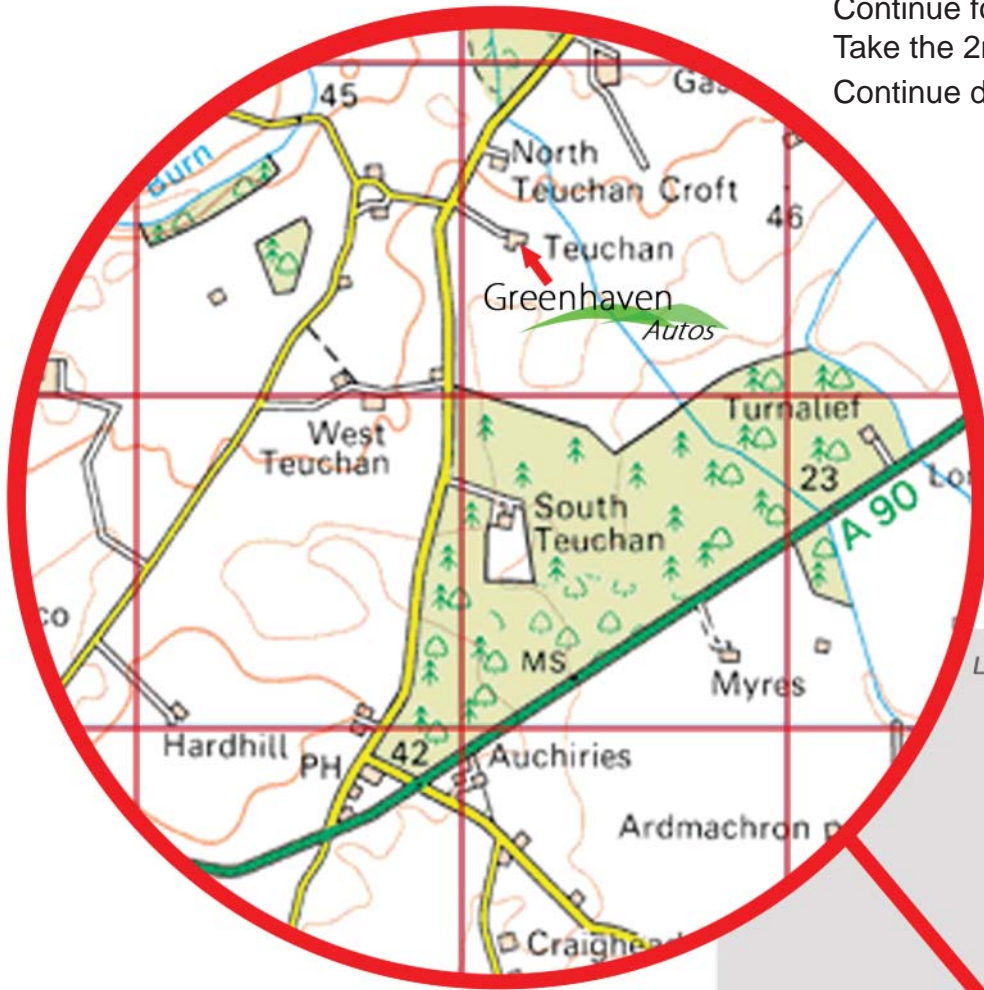

## From Peterhead

After Longhaven and the Cruden Bay turnoff,  
Take the 1st or 2nd right (Gask turnoff)  
Continue for 1.33 Miles  
Take the 2nd right opposite the Aldie turnoff.  
Continue down the country lane for 230 yards

## From Aberdeen / Ellon

After Hatton,  
Continue after the first Cruden Bay  
turnoff to the right,  
Take the next left (Gask turnoff)  
Continue for 1.33 Miles  
Take the 2nd right opposite the Aldie turnoff.  
Continue down the country lane for 230 yards